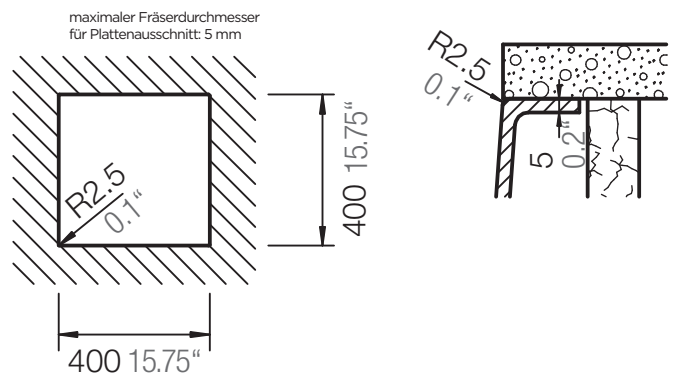

SCHOCK

CARBON N-100S

Installation: Unterbau / undermount
Ausschnitt / cut-out

MASSANGABEN / MEASUREMENTS IN MM / INCH