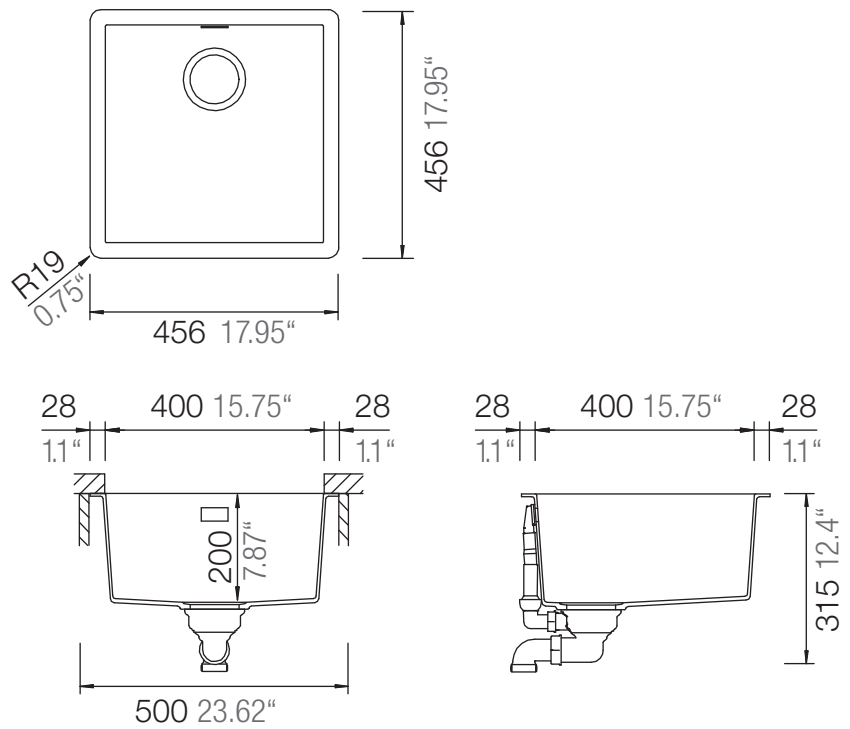

SCHOCK

CARBON N-100S

Installation: Unterbau / undermount
Ausschnitt / cut-out

MASSANGABEN / MEASUREMENTS IN MM / INCH